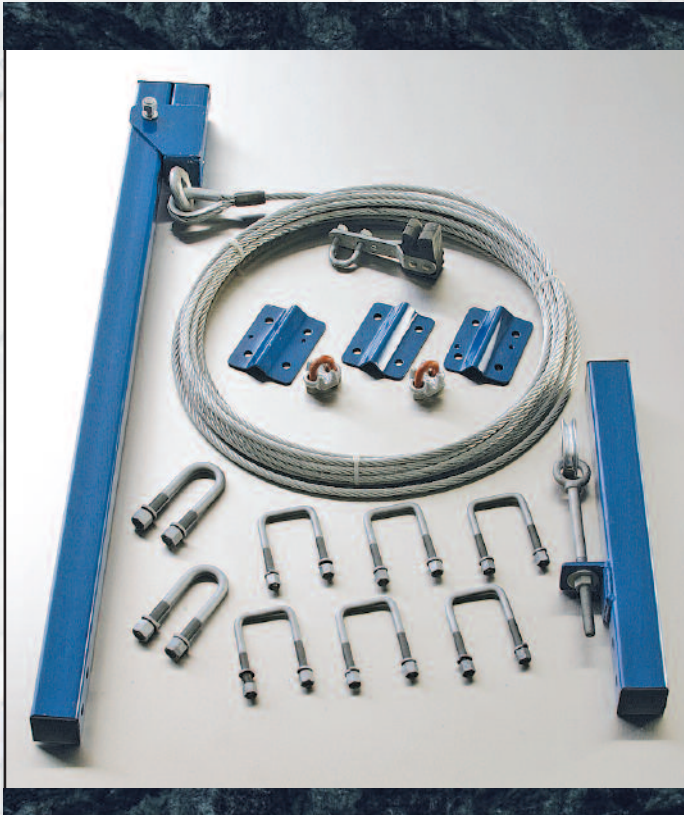

LADDER SYSTEM

Call **1.800.850.5914** to find an **ULTRA-SAFE** dealer near you!

Cable Safety Climb System - 60' Stainless Steel cable.

Note: Other lengths available.

US-5060CS

- Sealed anchor head
- Adjustable clamp brackets
- H.D. steel square tubing supports
- Cable stand-off (every 30 ft.)
- 3/8" dia. Stainless Steel wire rope. 60' reach
- Lower eye bolt Adjust tension
Recommended torque 65 ft/lbs. Minimum

Cable stand-off recommended every 30'

US-5030CO

Cable Grab (sold separately)

US-5038